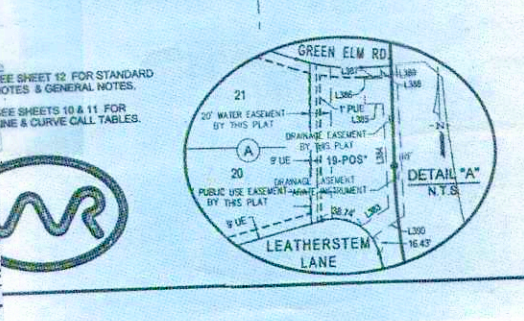

FP16-049CP

SEE FP16-049ADDR FOR ADDRESSES

AUGUST 2017

FINAL PLAT CASE NUMBER: 16-049-001 (PRELIMINARY PLAT: PP-15-001)

20934.002.000.60
21996.001.000.60
22740.001.000.60
22004.002.000.60

RECORDED 09/06/17 PARKER COUNTY COURTHOUSE