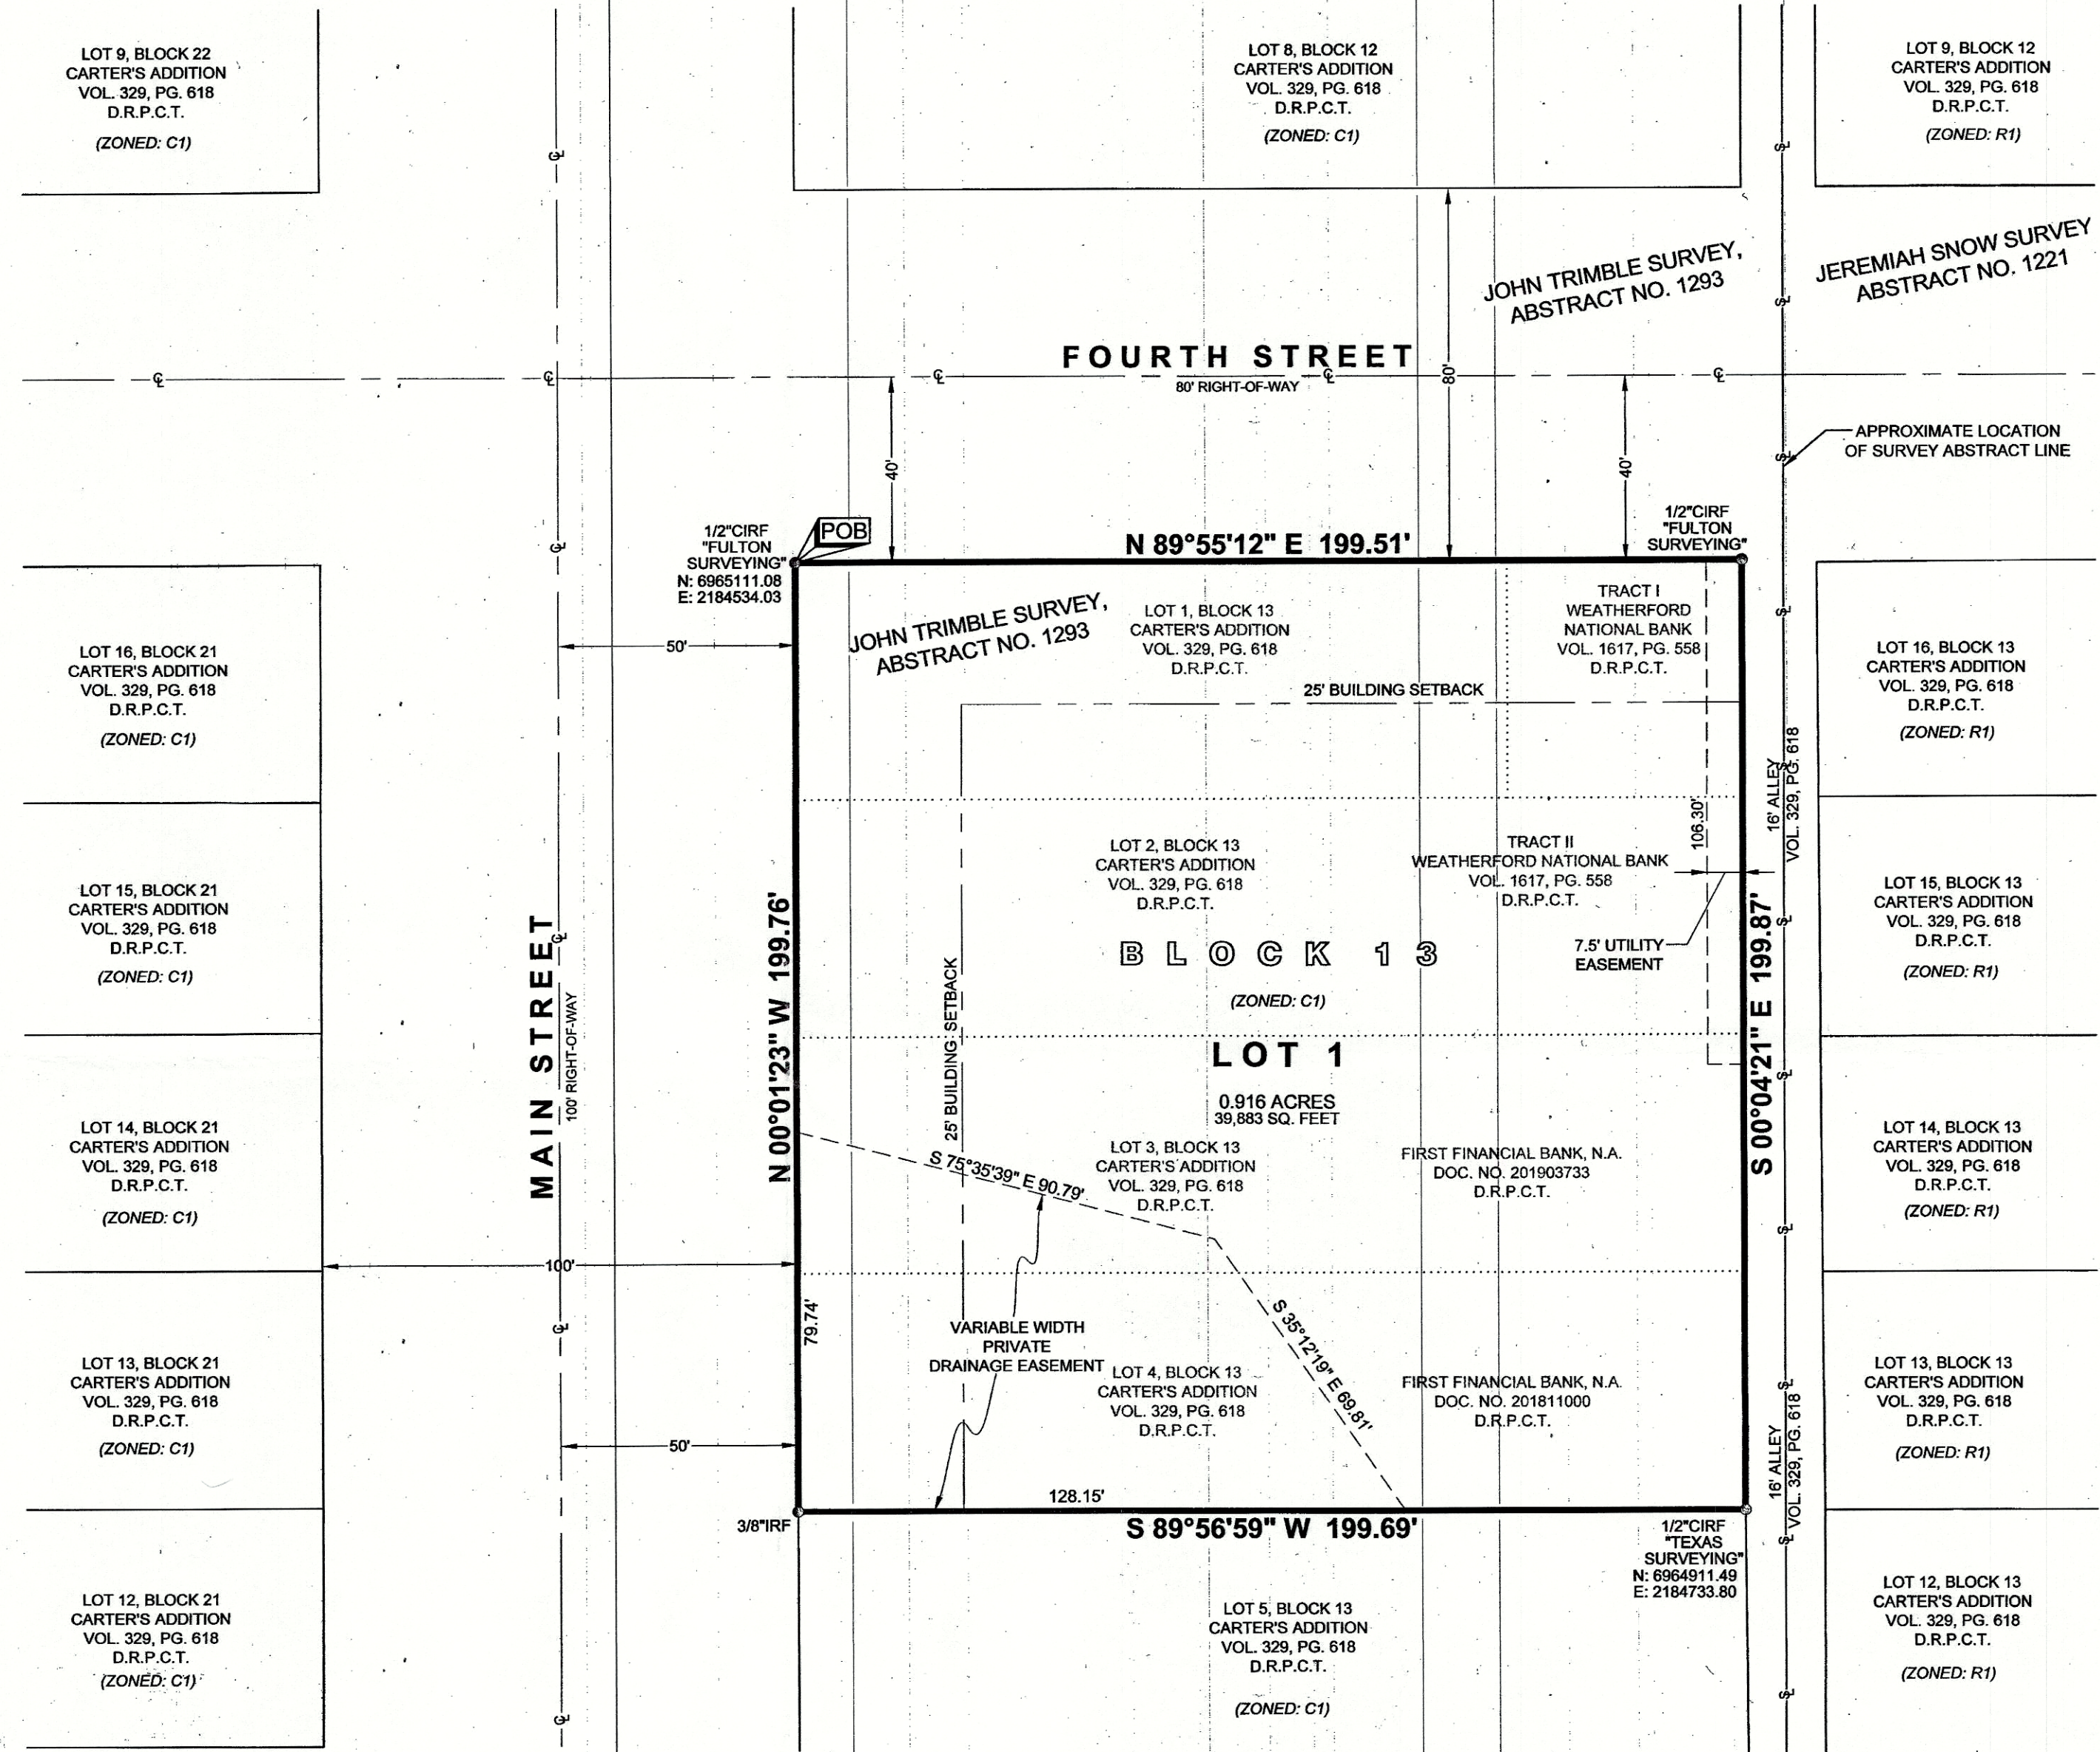

- GENERAL NOTES**
- 1.) The purpose of this plat is to combine multiple lots into a single lot of record.
  - 2.) This property is located in "Non-shaded Zone X" according to the F.E.M.A. Flood Insurance Rate Map dated September 26, 2008 as shown on Map Number 48367C0270E.
  - 3.) The grid coordinates shown on this plat are based on GPS observations utilizing the AllTerra RTKNET Cooperative network. NAD 83(2011) State Plane Coordinate System (Texas North Central Zone - 4202).
  - 4.) Selling a portion of this addition by metes and bounds is a violation of City Ordinance and State Law, and is subject to fines and/or withholding of utilities and building permits.
  - 5.) The bearings shown on this plat are based on GPS observations utilizing the AllTerra RTKNET Cooperative network. NAD 83(2011) Datum.

**LEGEND**

PG	=	PAGE
VOL	=	VOLUME
POB	=	POINT OF BEGINNING
IRF	=	IRON ROD FOUND
IPF	=	IRON PIPE FOUND
CIRF	=	CAPPED IRON ROD FOUND
DOC. NO.	=	DOCUMENT NUMBER
D.R.P.C.T.	=	DEED RECORDS PARKER COUNTY, TEXAS
—C—	=	CENTERLINE OF RIGHT-OF-WAY
—S—	=	SURVEY ABSTRACT LINE

ACCT. NO.: 18987  
 SCH. DIST.: WE  
 CITY: CWE  
 MAP NO.: 11-14

11020.013.001.10  
 11020.013.003.00  
 11020.013.004.00

**MINOR PLAT  
 WNB ADDITION  
 LOT 1, BLOCK 13  
 0.916 ACRES**

REPLAT OF LOTS 1 - 4, BLOCK 13 OF CARTER'S ADDITION,  
 RECORDED IN VOLUME 329, PAGE 618, D.R.P.C.T.,  
 JOHN TRIMBLE SURVEY, ABSTRACT NO. 1293,  
 CITY OF WEATHERFORD, PARKER COUNTY, TEXAS PAGE 1 OF 2