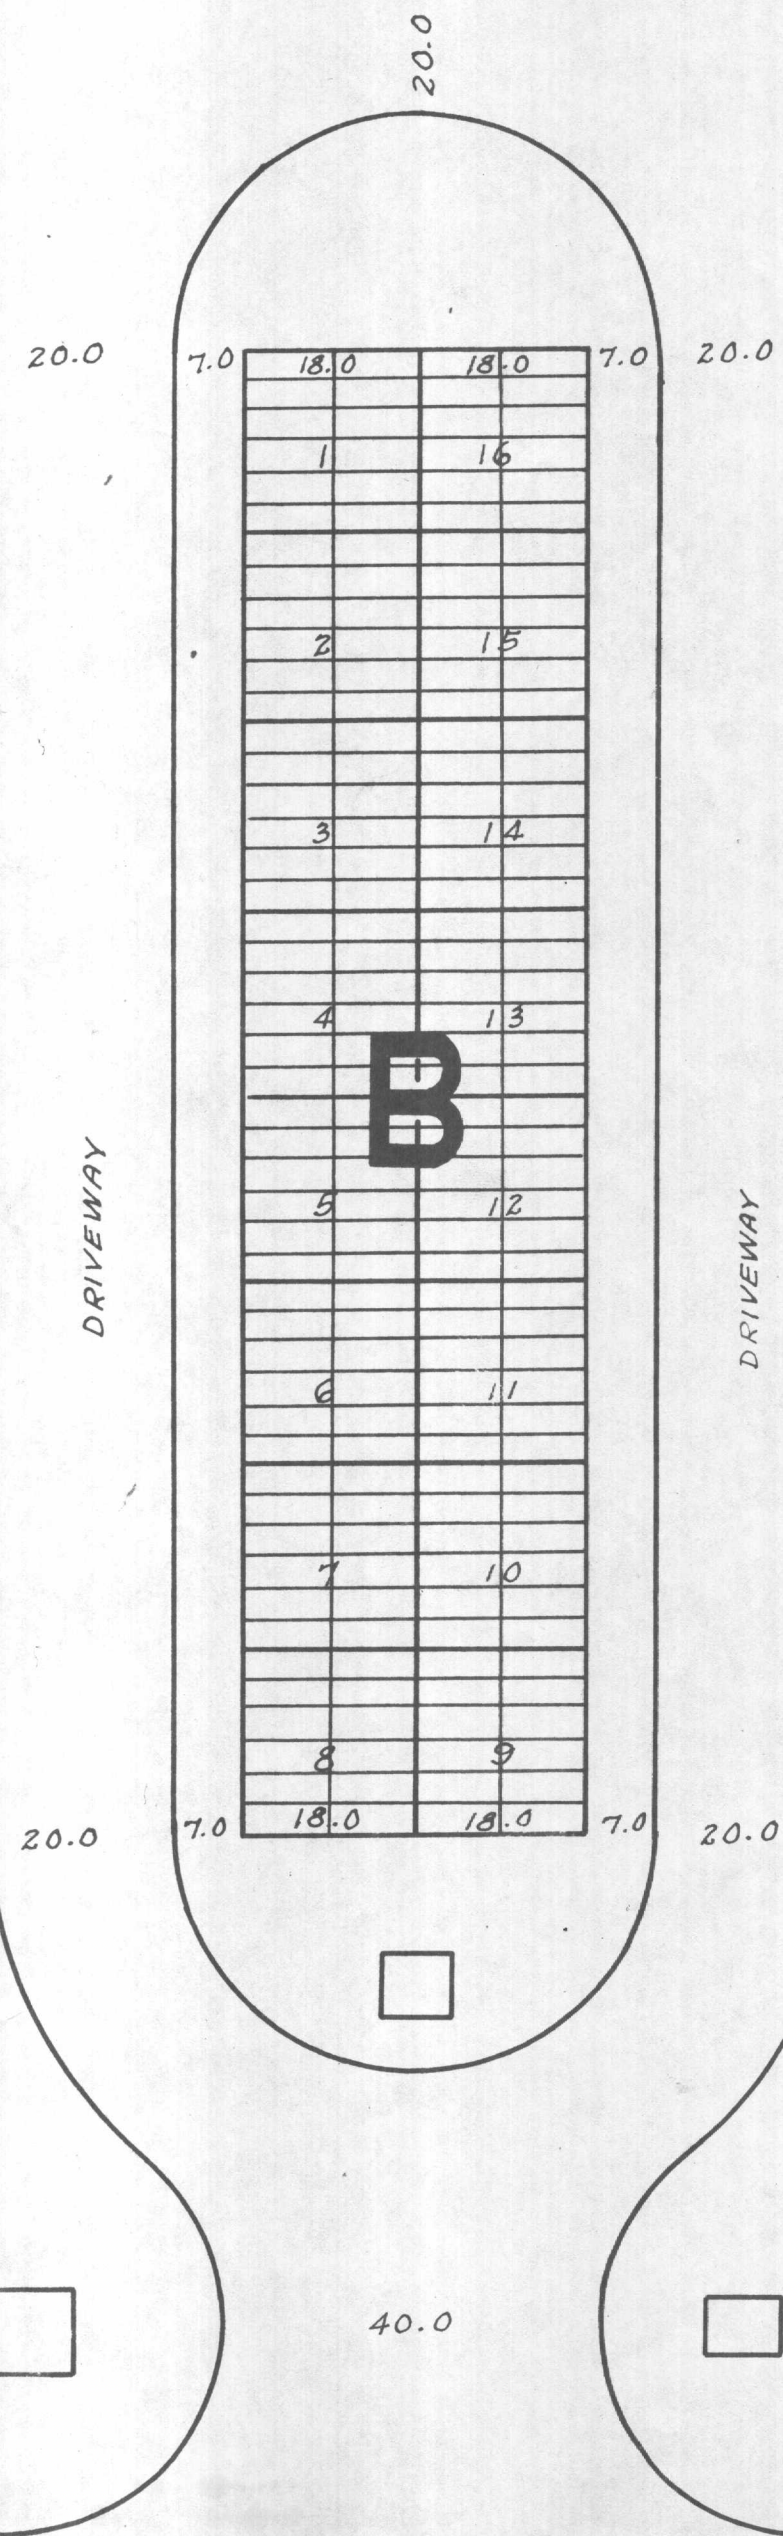

1	9'-0"	9'-0"	12
2			11
3	1		10
4			9
5			8
6	9'-0"	9'-0"	7

Plat of Tracts A & B
 Parker County Memorial Park
 A perpetual care cemetery
 2 1/2 acres out of 24 acres of
 the R. A. Kidwell Survey A-2016
 Parker County, Texas
 Parker County Memorial Park Incorporated in
 Weatherford.

L.C. McCantles, Registered Professional
 Engineer and County Surveyor.
 January 7, 1955. Scale: 1" = 20'

DEWITT W. HARRIS
 PARKER COUNTY, TEXAS
 1955