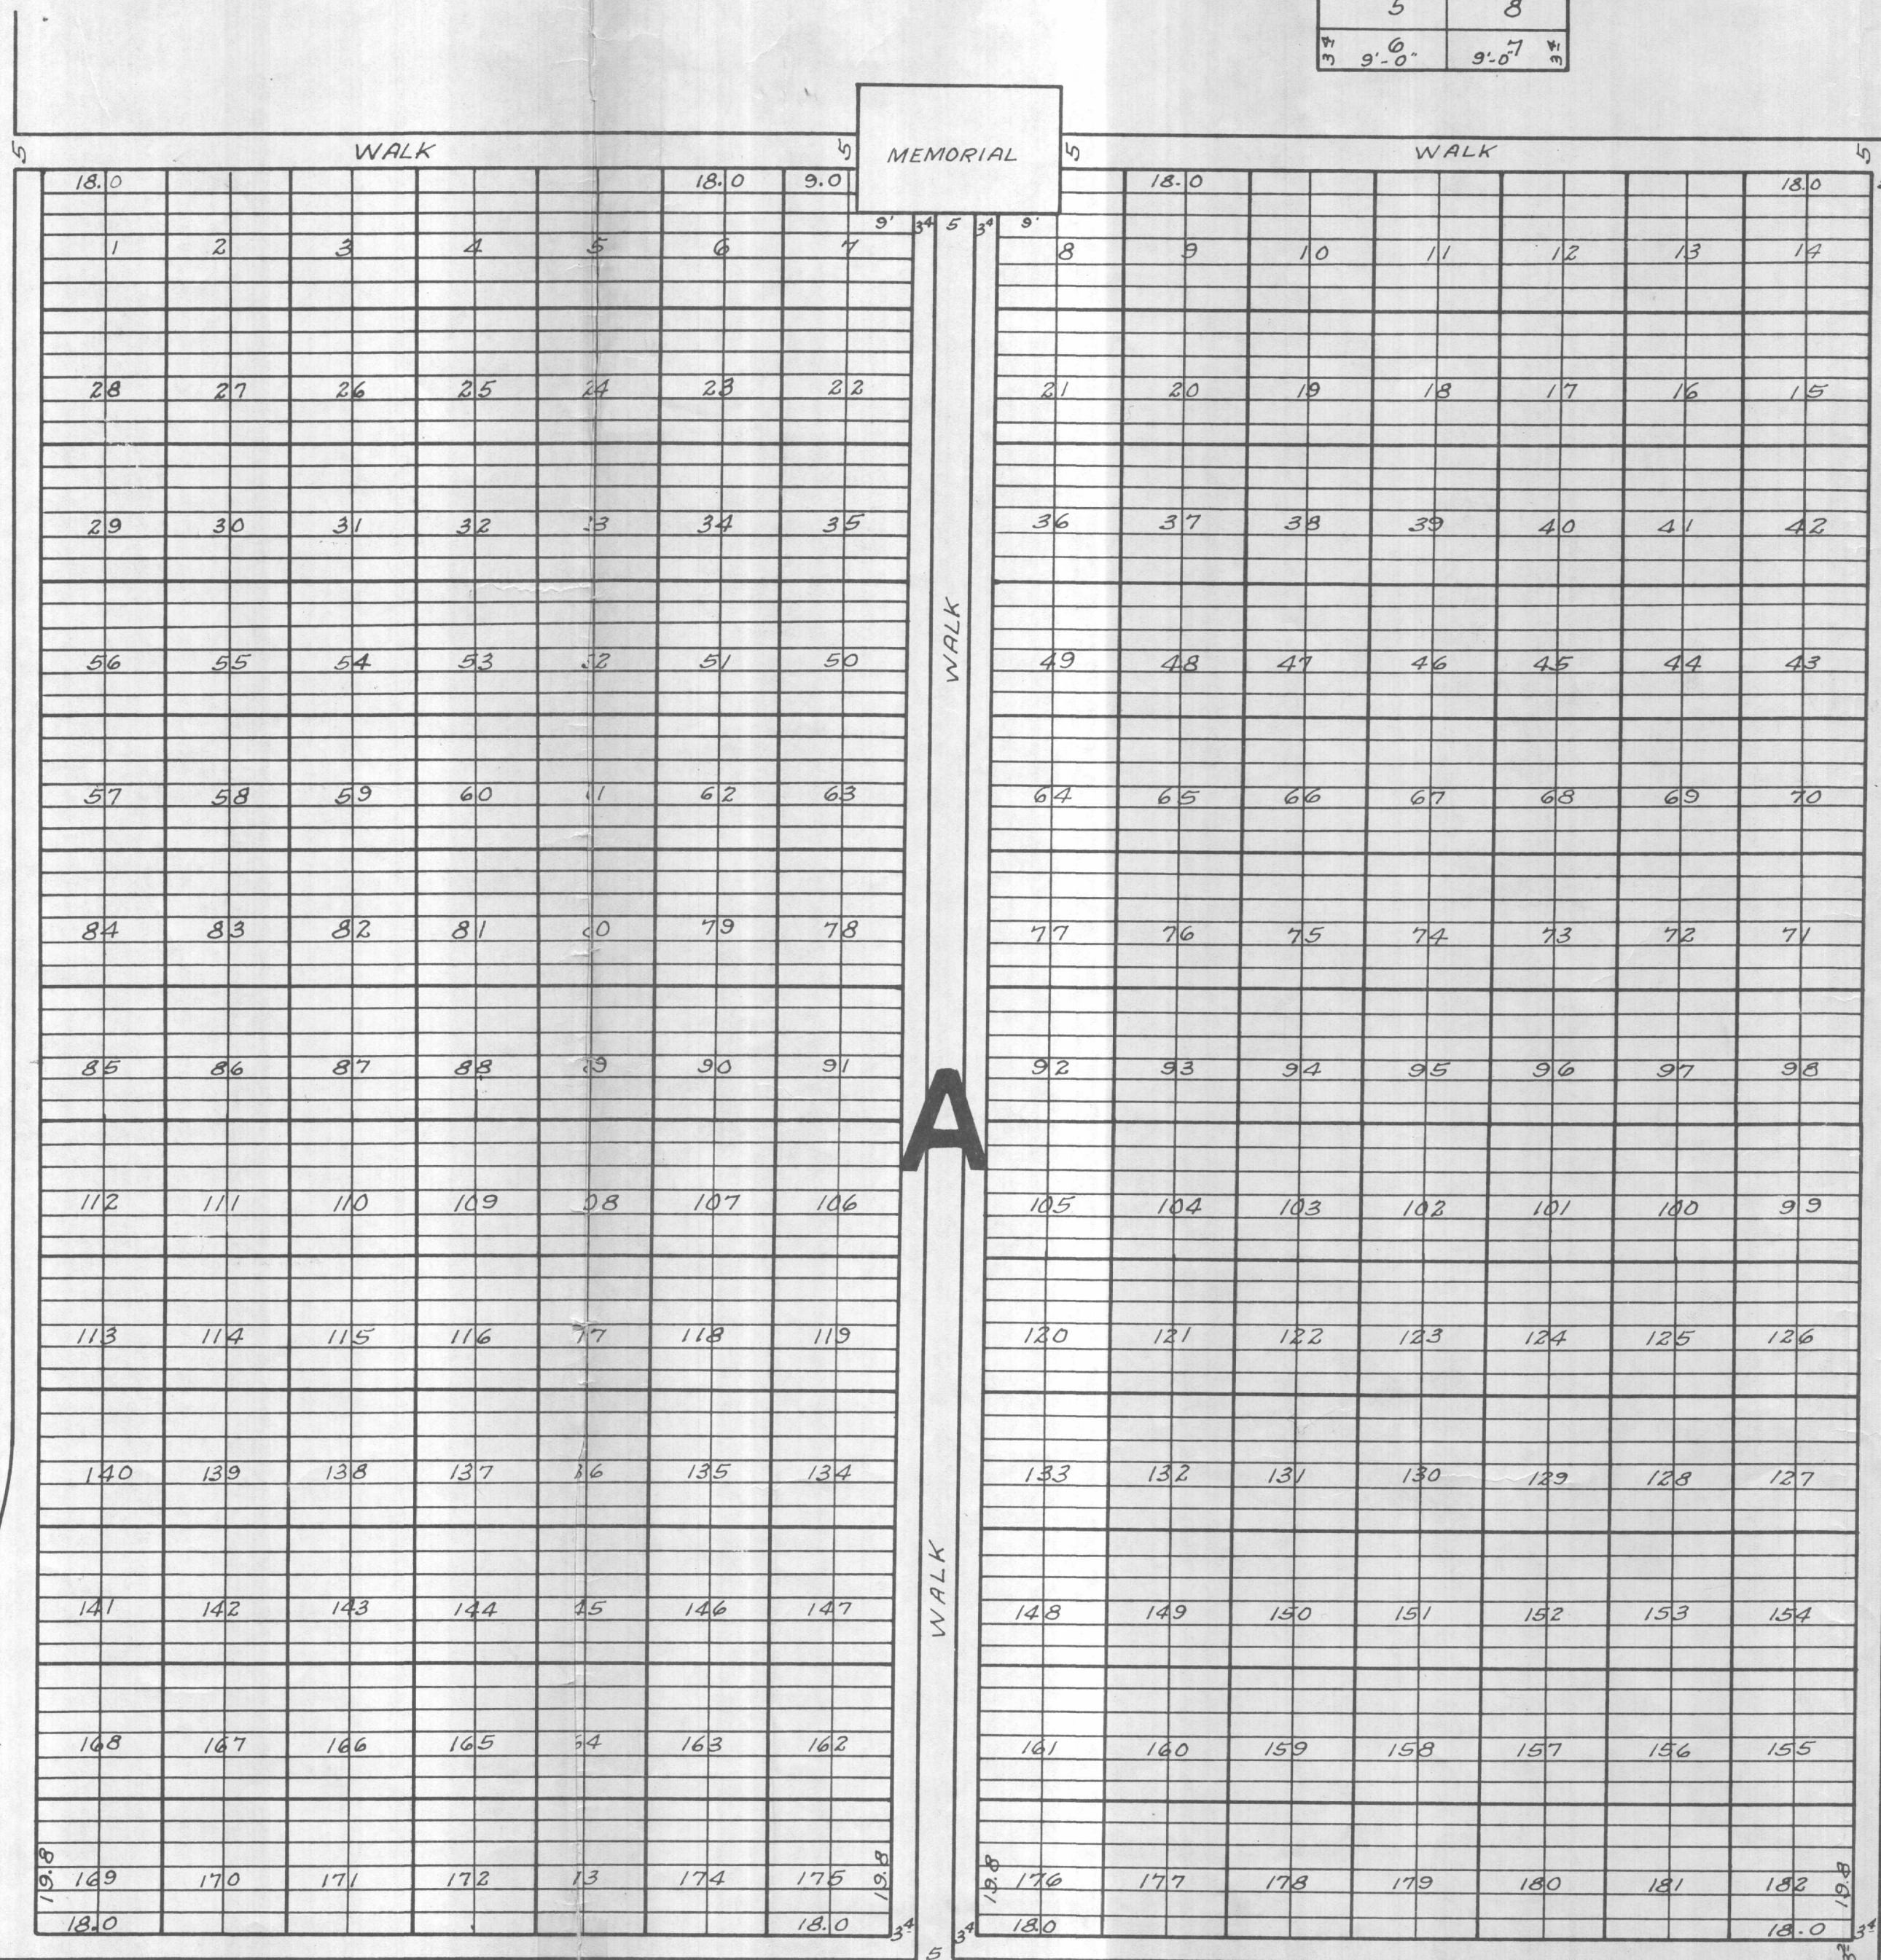

1	9'-0"	9'-0"	12
2			11
3	1		10
4			9
5			8
6	9'-0"	9'-0"	7

Plat of Tracts A & B
 Parker County Memorial Park
 A perpetual care cemetery
 2 1/2 acres out of 24 acres of
 the R. A. Kidwell Survey A-2016
 Parker County, Texas
 Parker County Memorial Park Incorporated in
 Weatherford.

L.C. McCantles, Registered Professional
 Engineer and County Surveyor.
 January 7, 1955. Scale: 1" = 20'

DEWITT W. HARRIS
 PARKER COUNTY, TEXAS
 1955