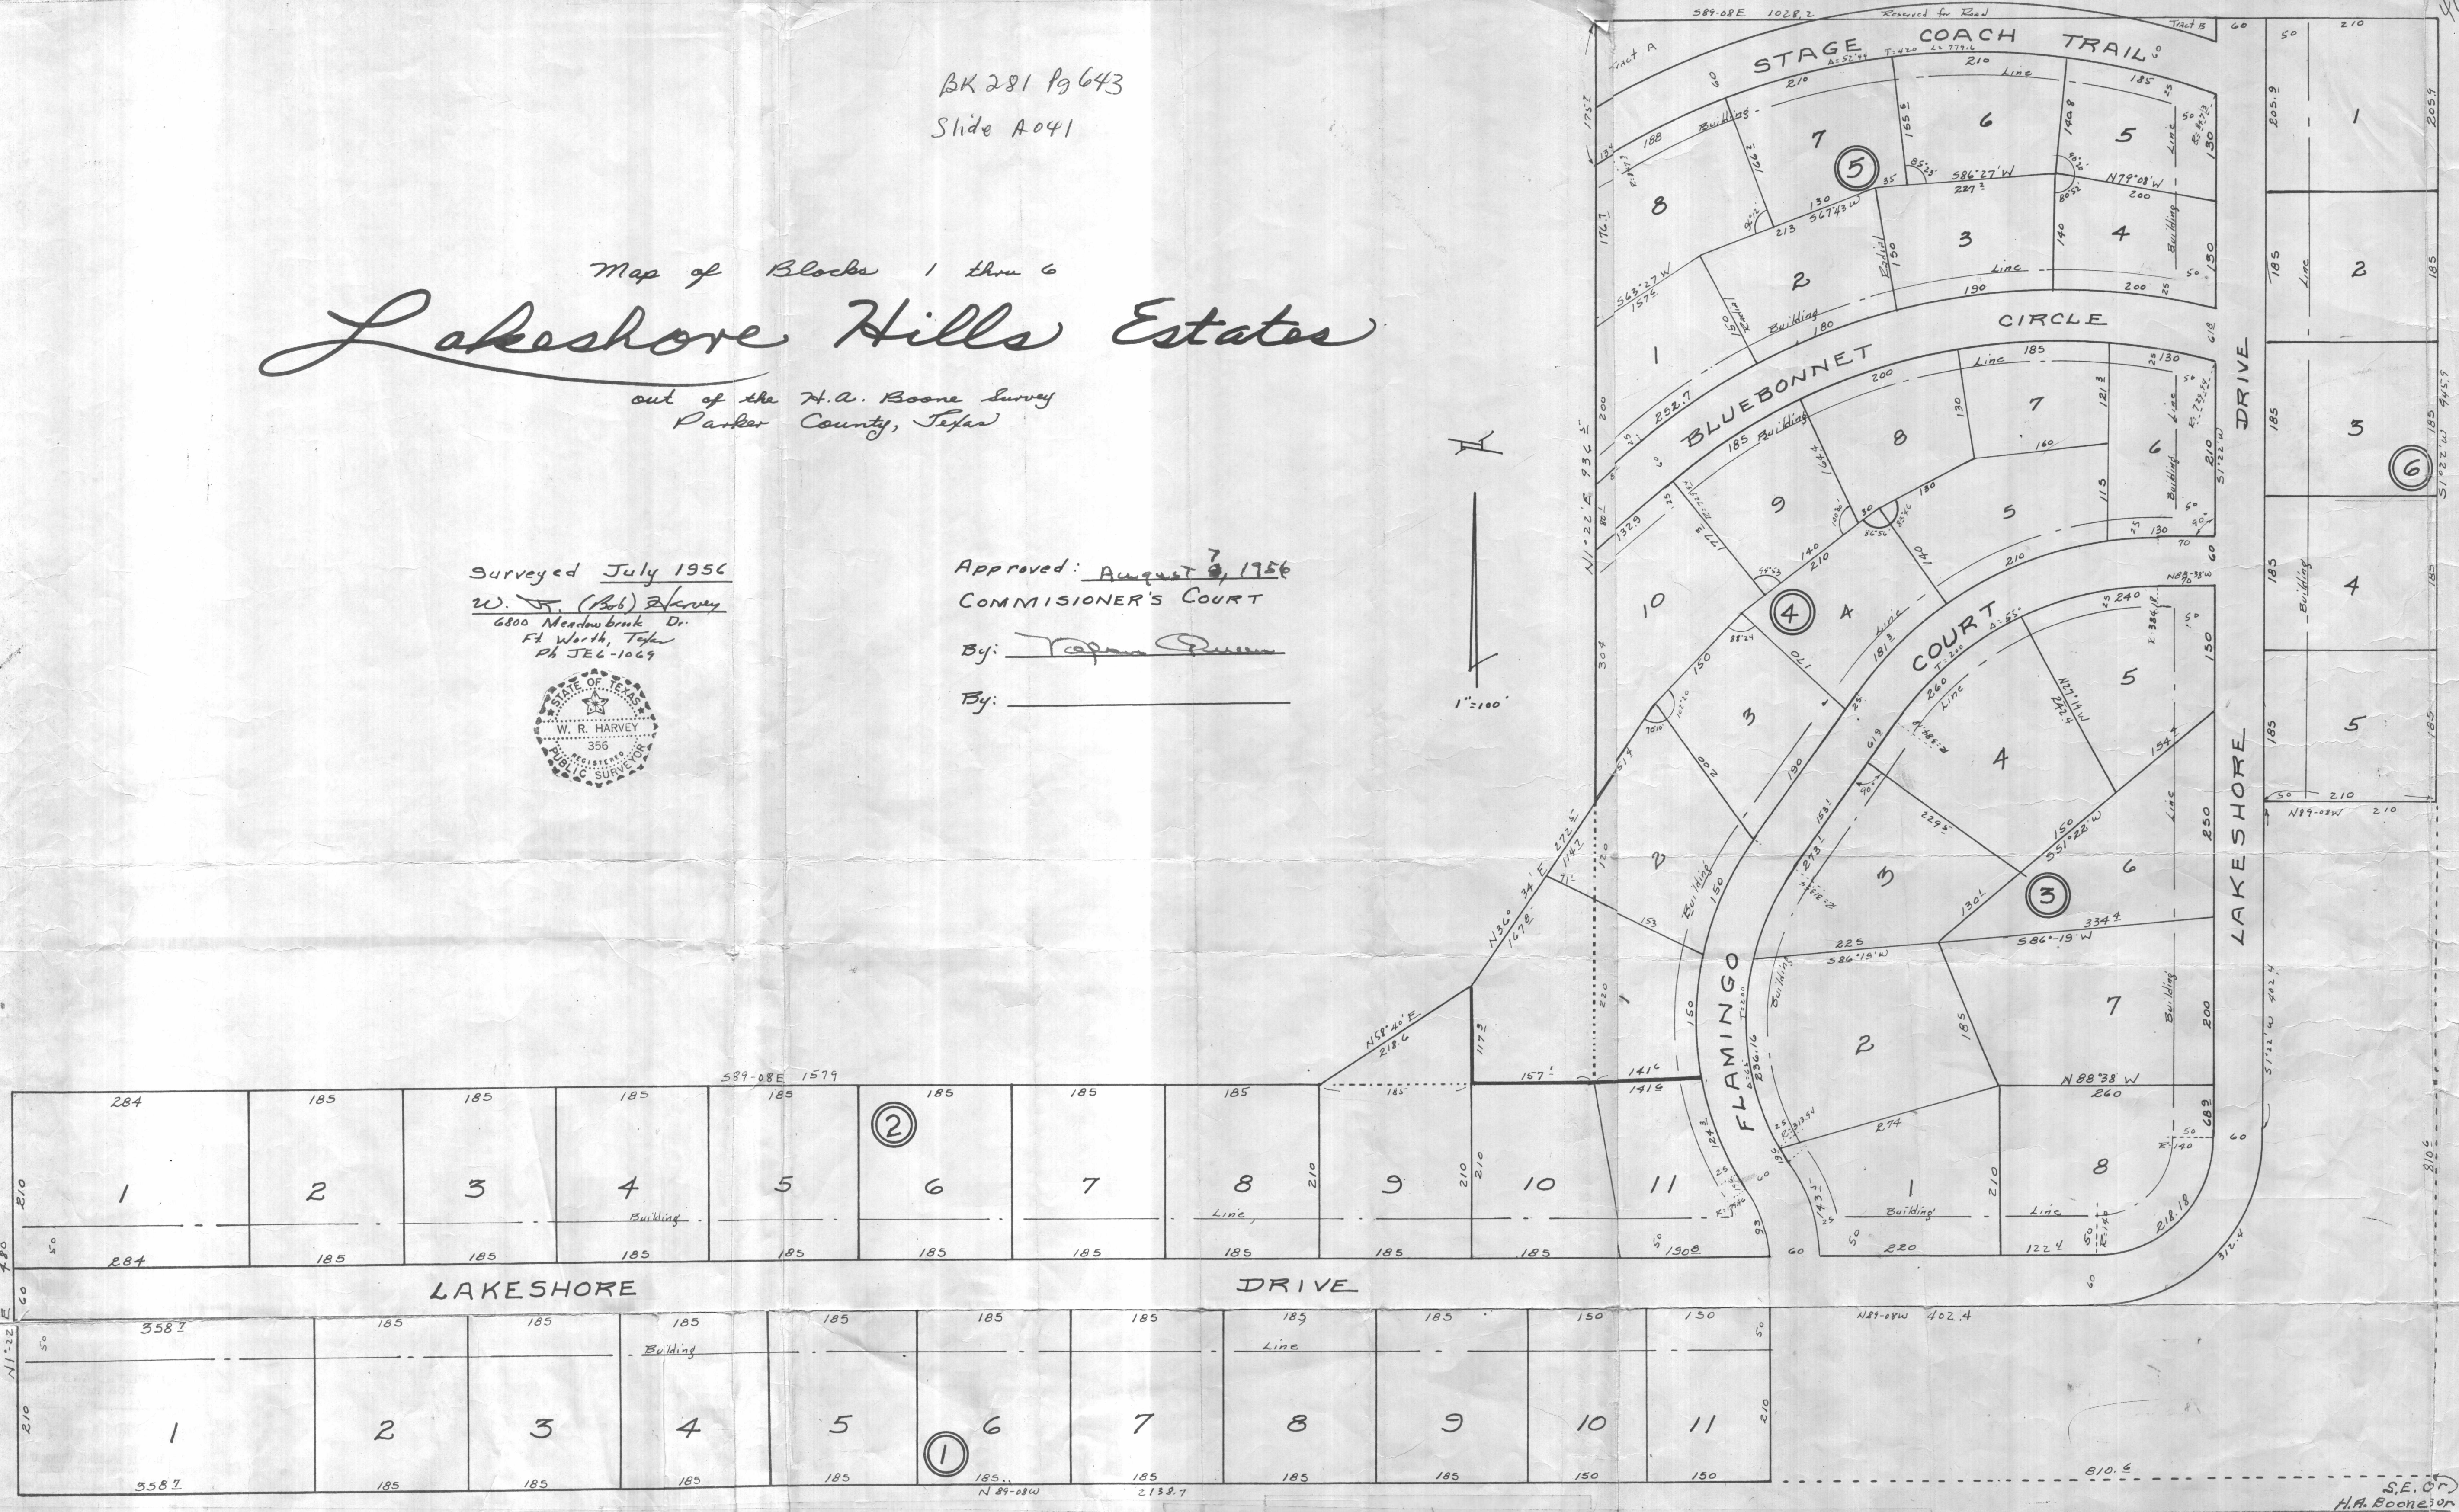

BK 281 Pg 643
Slide A041

Map of Blocks 1 thru 6 Lakeshore Hills Estates

out of the H.A. Boone Survey
Parker County, Texas

Surveyed July 1956
W. J. (Bob) Harvey
6800 Meadowbrook Dr.
Ft Worth, Texas
Ph JEC-1069

Approved: August 9, 1956
COMMISSIONER'S COURT

By: [Signature]

By: _____

A

1"=100'

S.E. or
H.A. Boone