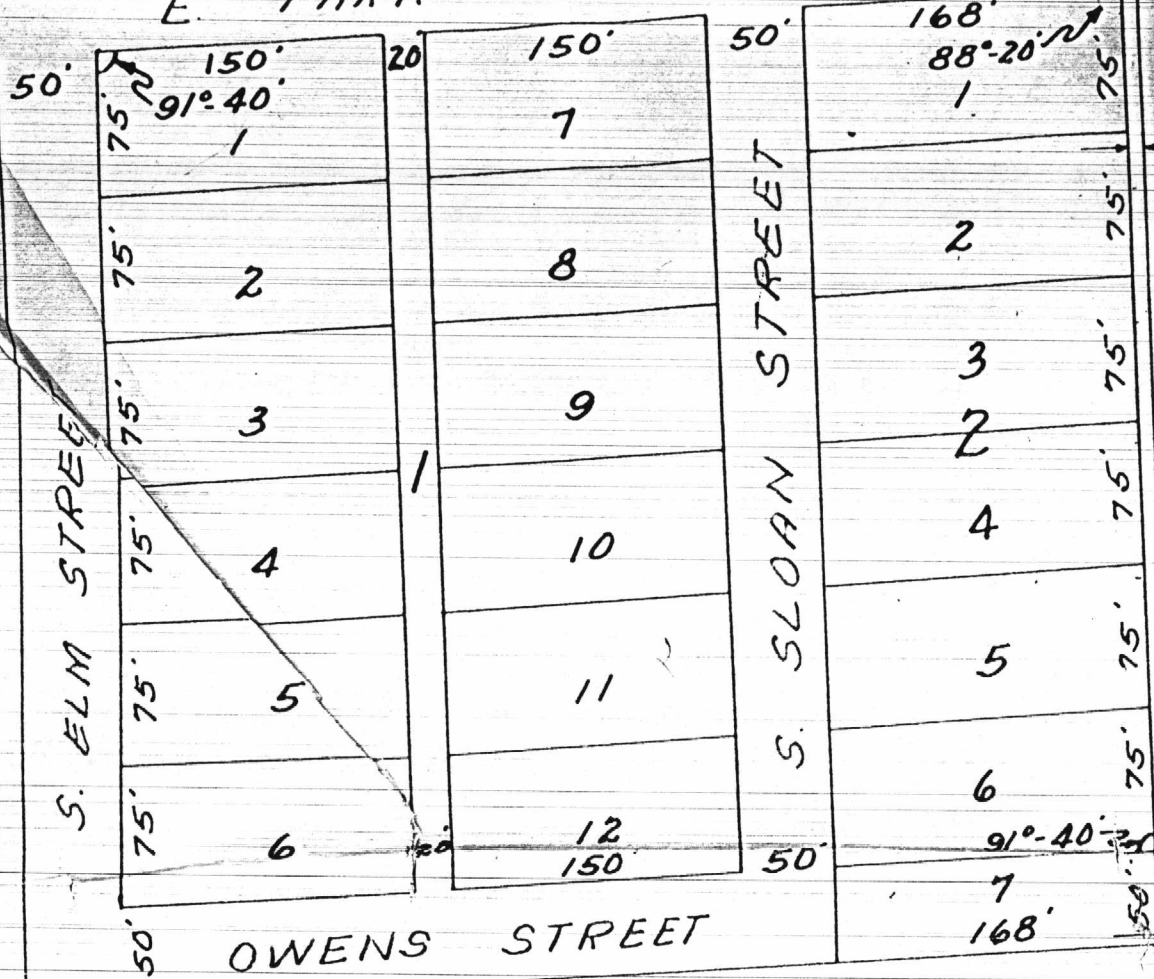

55' E. PARK AVENUE 55'

← 22' 11" to MC P.S. No. 1
E.B. Line P.S. Hall sur

Scale 1" = 100'